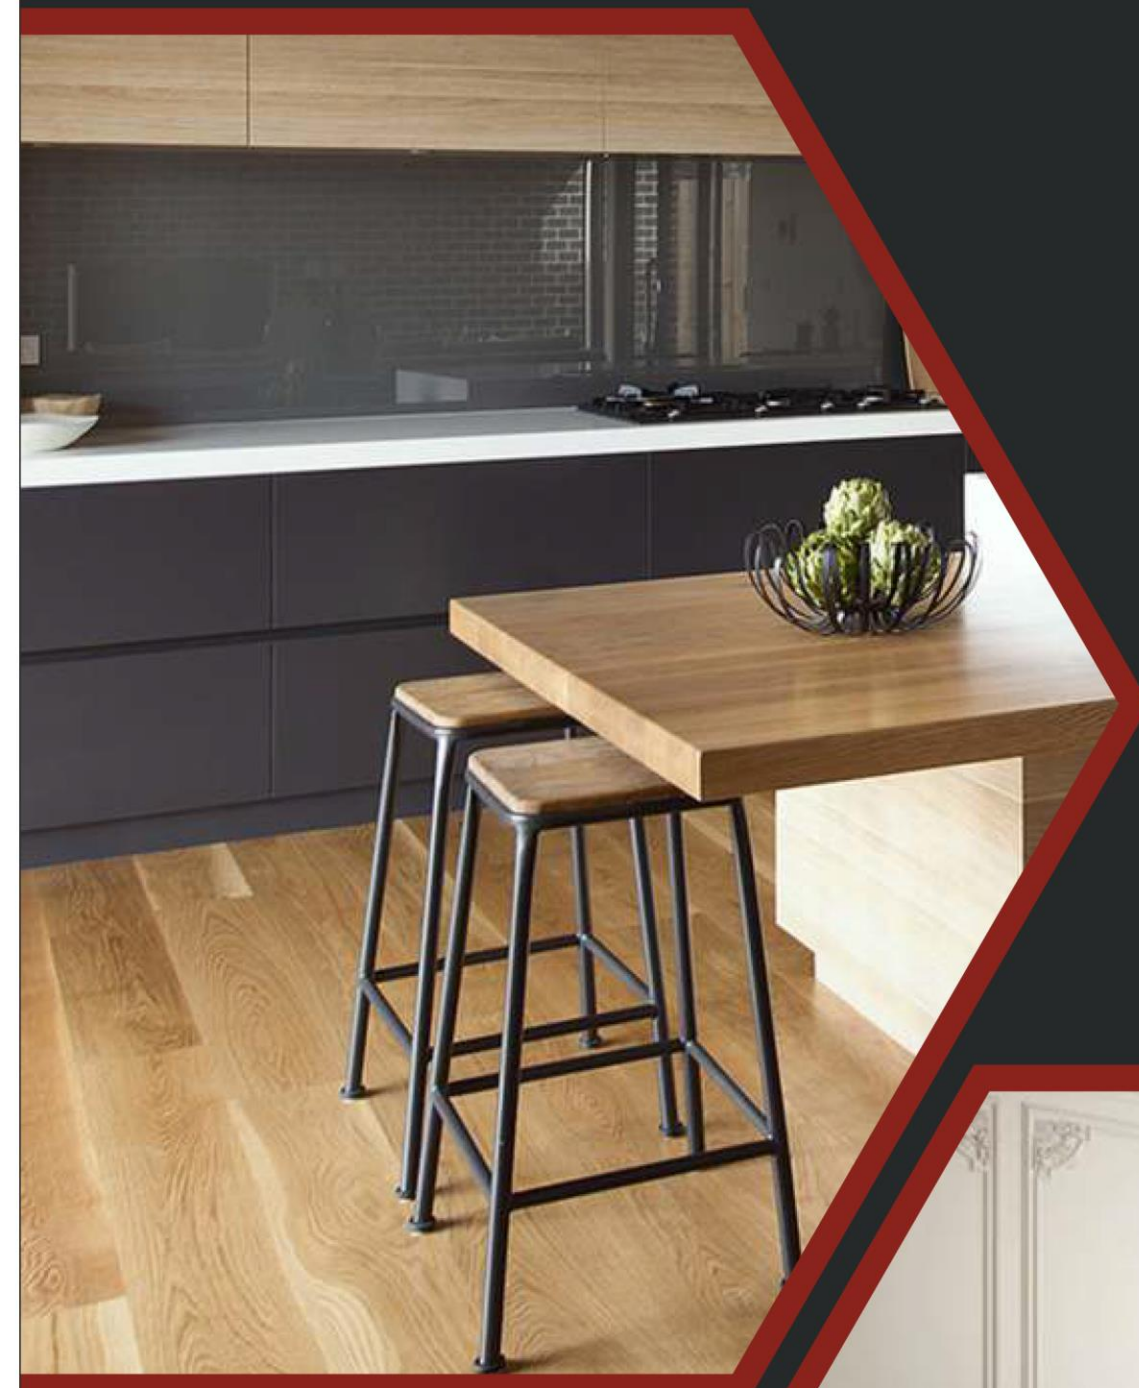

C - 007

1218 x 196 x 8mm  
AC4; Painted Bevel

**LAMINATE FLOORING**

**2020 COLLECTION**

2020 COLLECTION

|                                     |                    |                                 |                                  |                     |
|-------------------------------------|--------------------|---------------------------------|----------------------------------|---------------------|
| HEALTHY AND ECOLOGICALLY COMPATIBLE | IMPACT RESISTANT   | HYGIENIC AND EASILY MAINTAINED  | RESISTANT TO HOUSEHOLD CHEMICALS | RESISTANT TO STAINS |
| CORE HDF                            | AC4 ABRASION CLASS | RESISTANT TO BURNING CIGARETTES | WAX COATING ALL FOUR EDGES       | 20 Years warranty   |