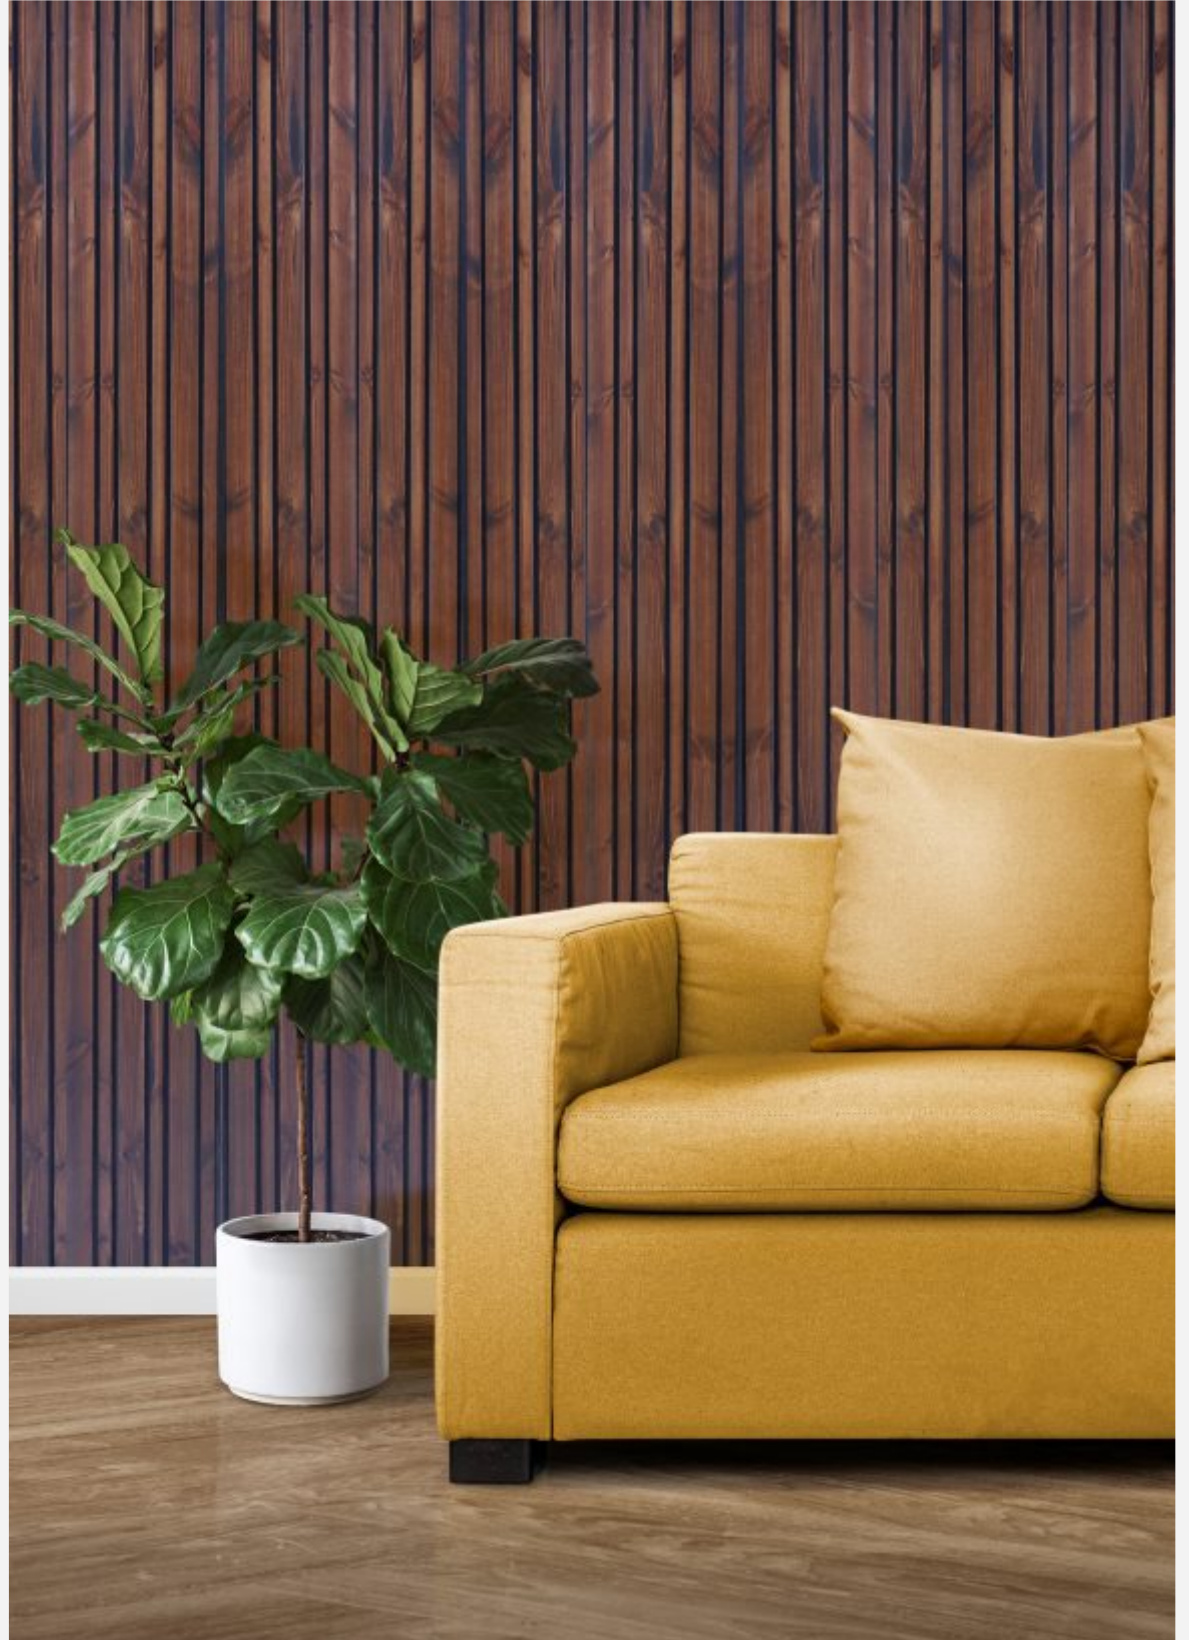

WK02-RUST

Size : 2740mm x 285mm

Thickness : 12mm

*MATERIAL: Medium Density Base Board with Stained German Pinewood