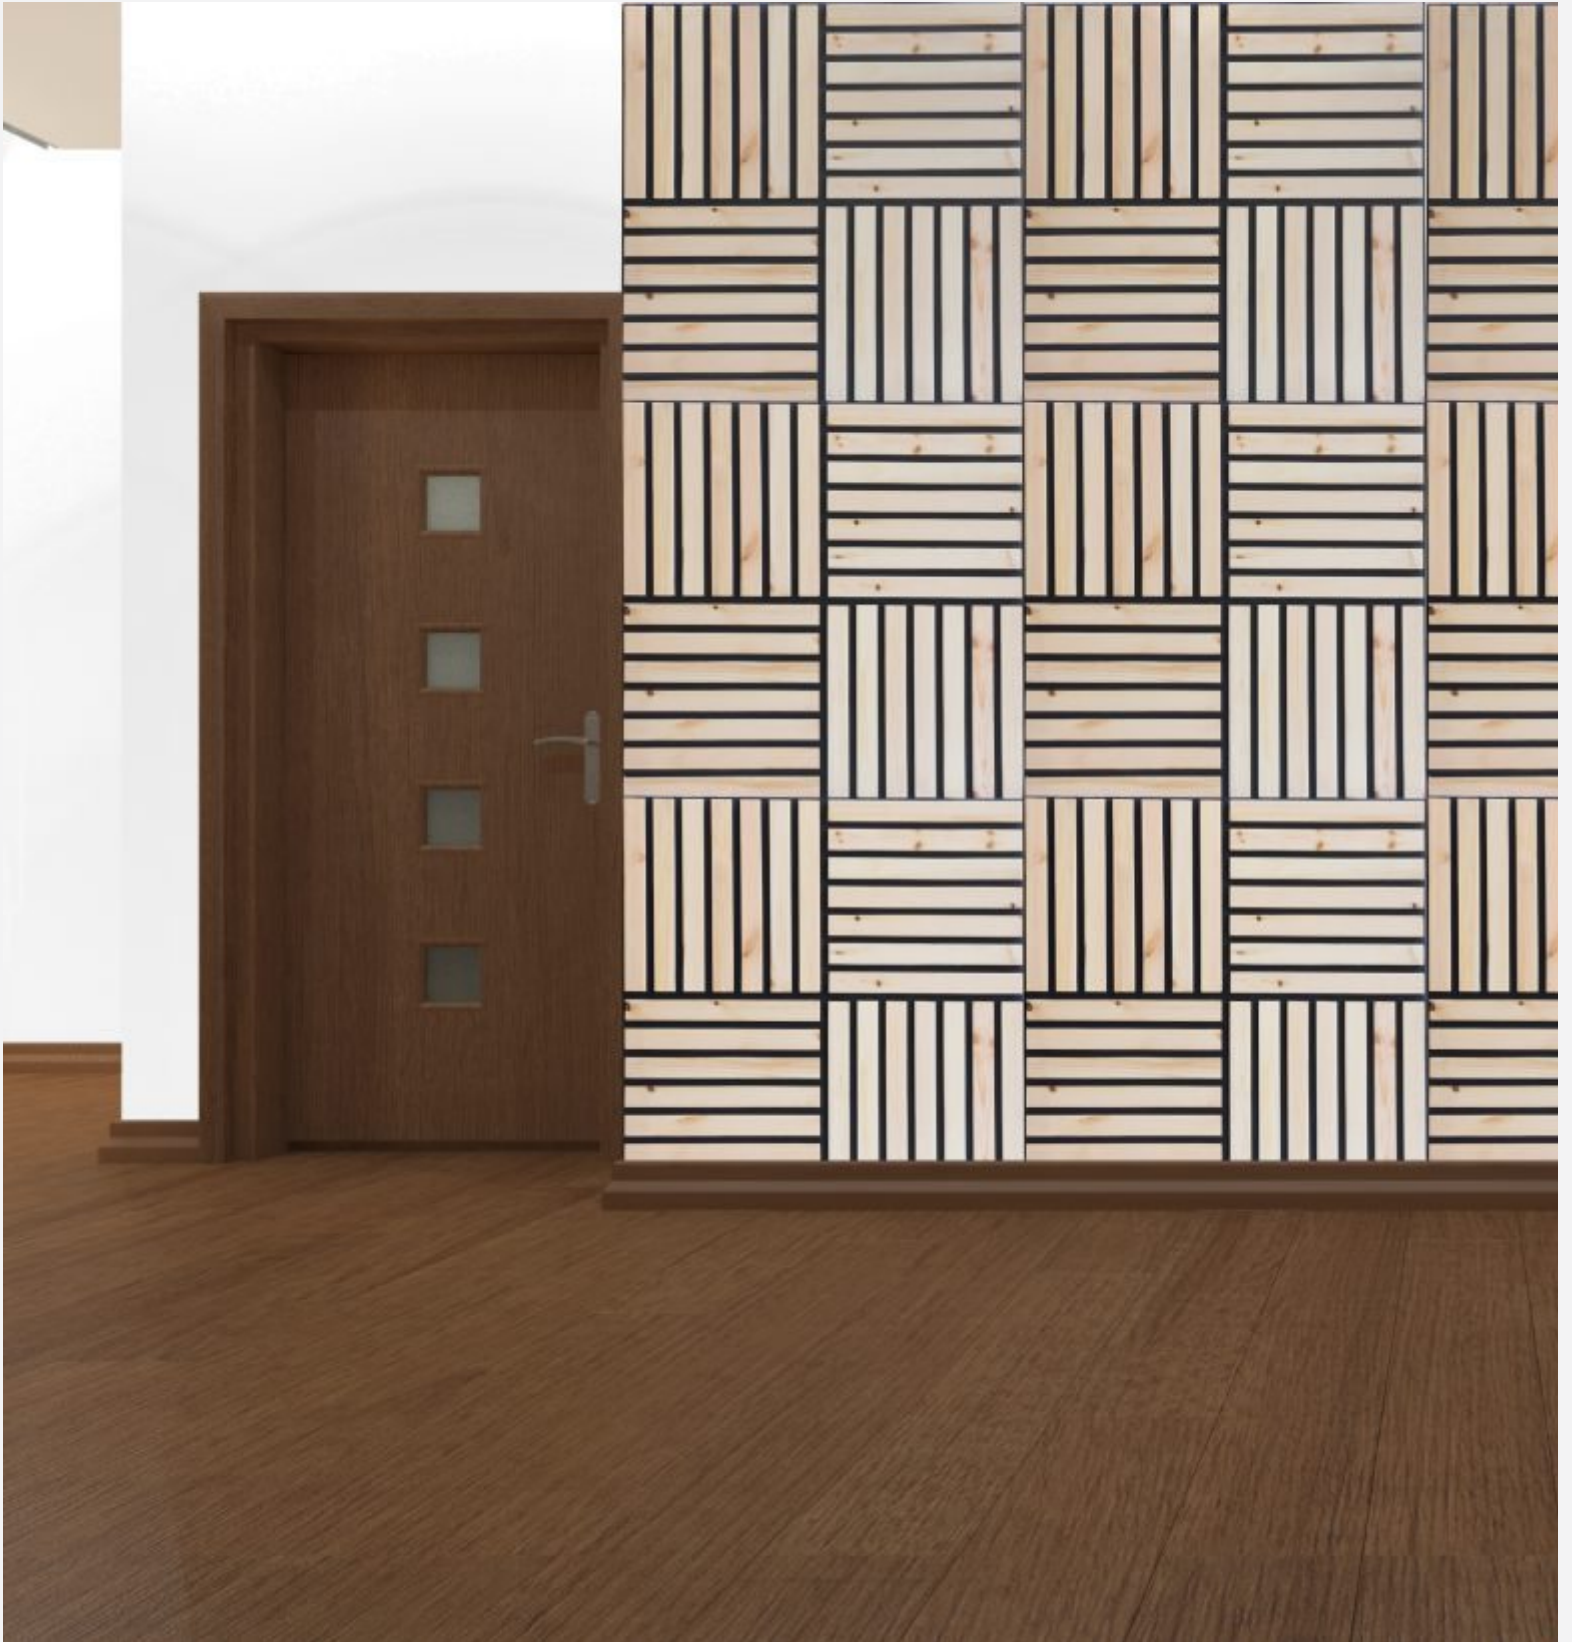

## **WK05-GINGER**

**Size : 600mm x 600mm**

**Thickness : 12mm**

**\*MATERIAL: Medium Density Base Board with Stained German Pinewood**

 **WK05-HONEY**

**Size : 600mm x 600mm**

**Thickness : 12mm**

**\*MATERIAL: Medium Density Base Board with Stained German Pinewood**