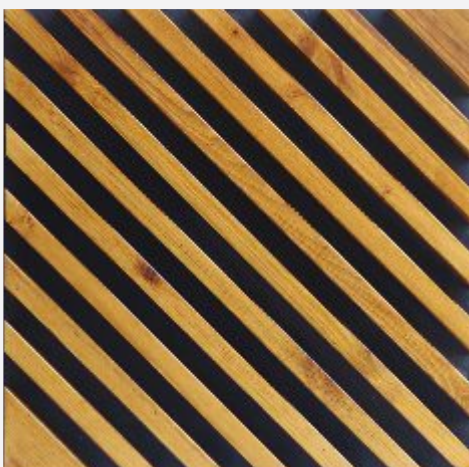

## WK06-GINGER

Size : 600mm x 600mm

Thickness : 35mm

\*MATERIAL: Medium Density Base Board with Stained German Pinewood

 **WK06-HONEY**

**Size : 600mm x 600mm**

**Thickness : 35mm**

**WK06-NATURAL**