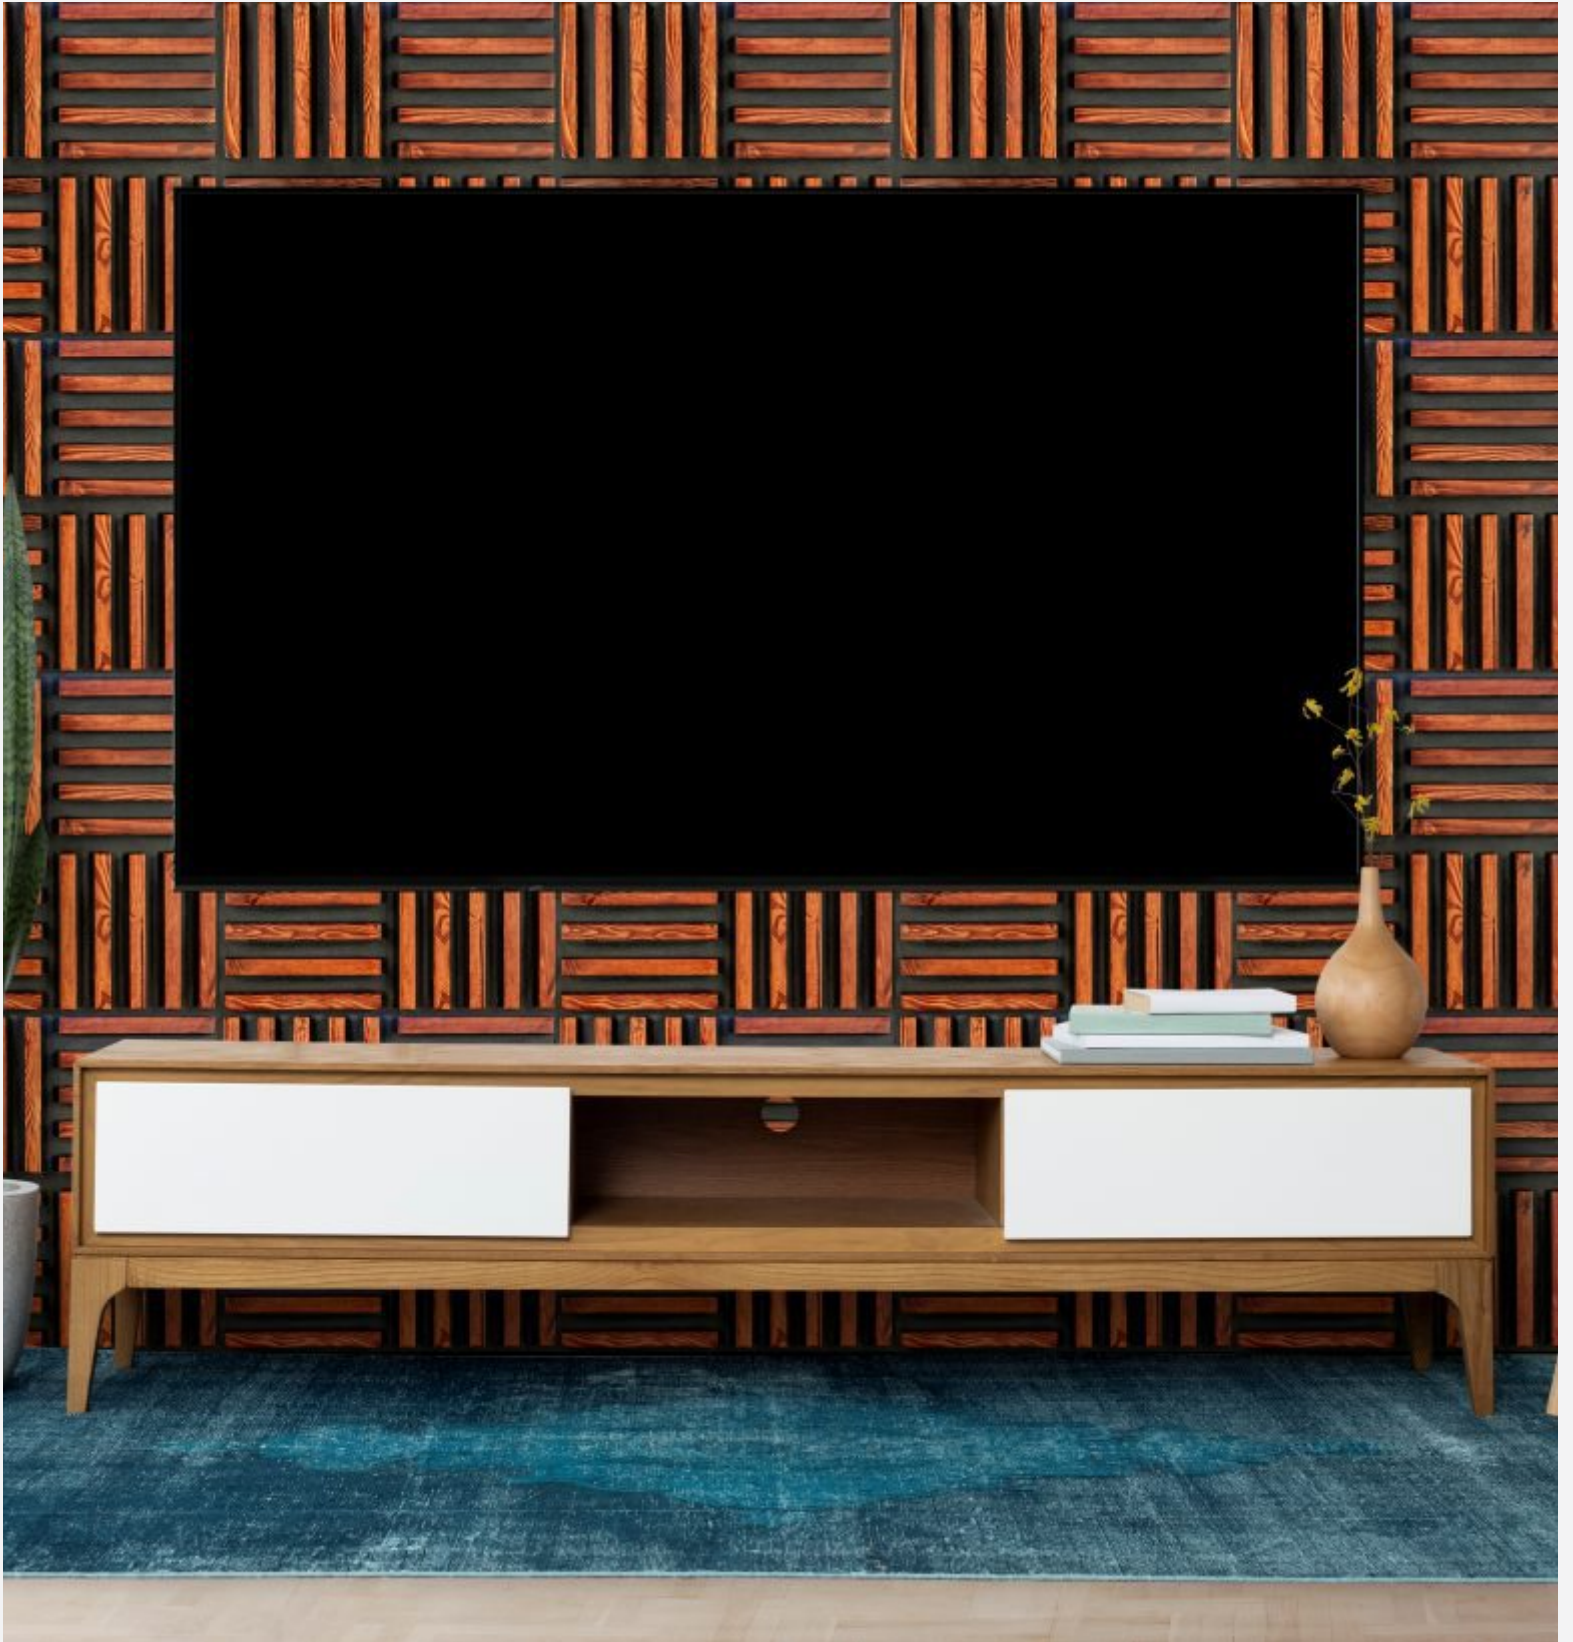

WK07-GINGER

Size : 600mm x 600mm

Thickness : 35mm

*MATERIAL: Medium Density Base Board with Stained German Pinewood