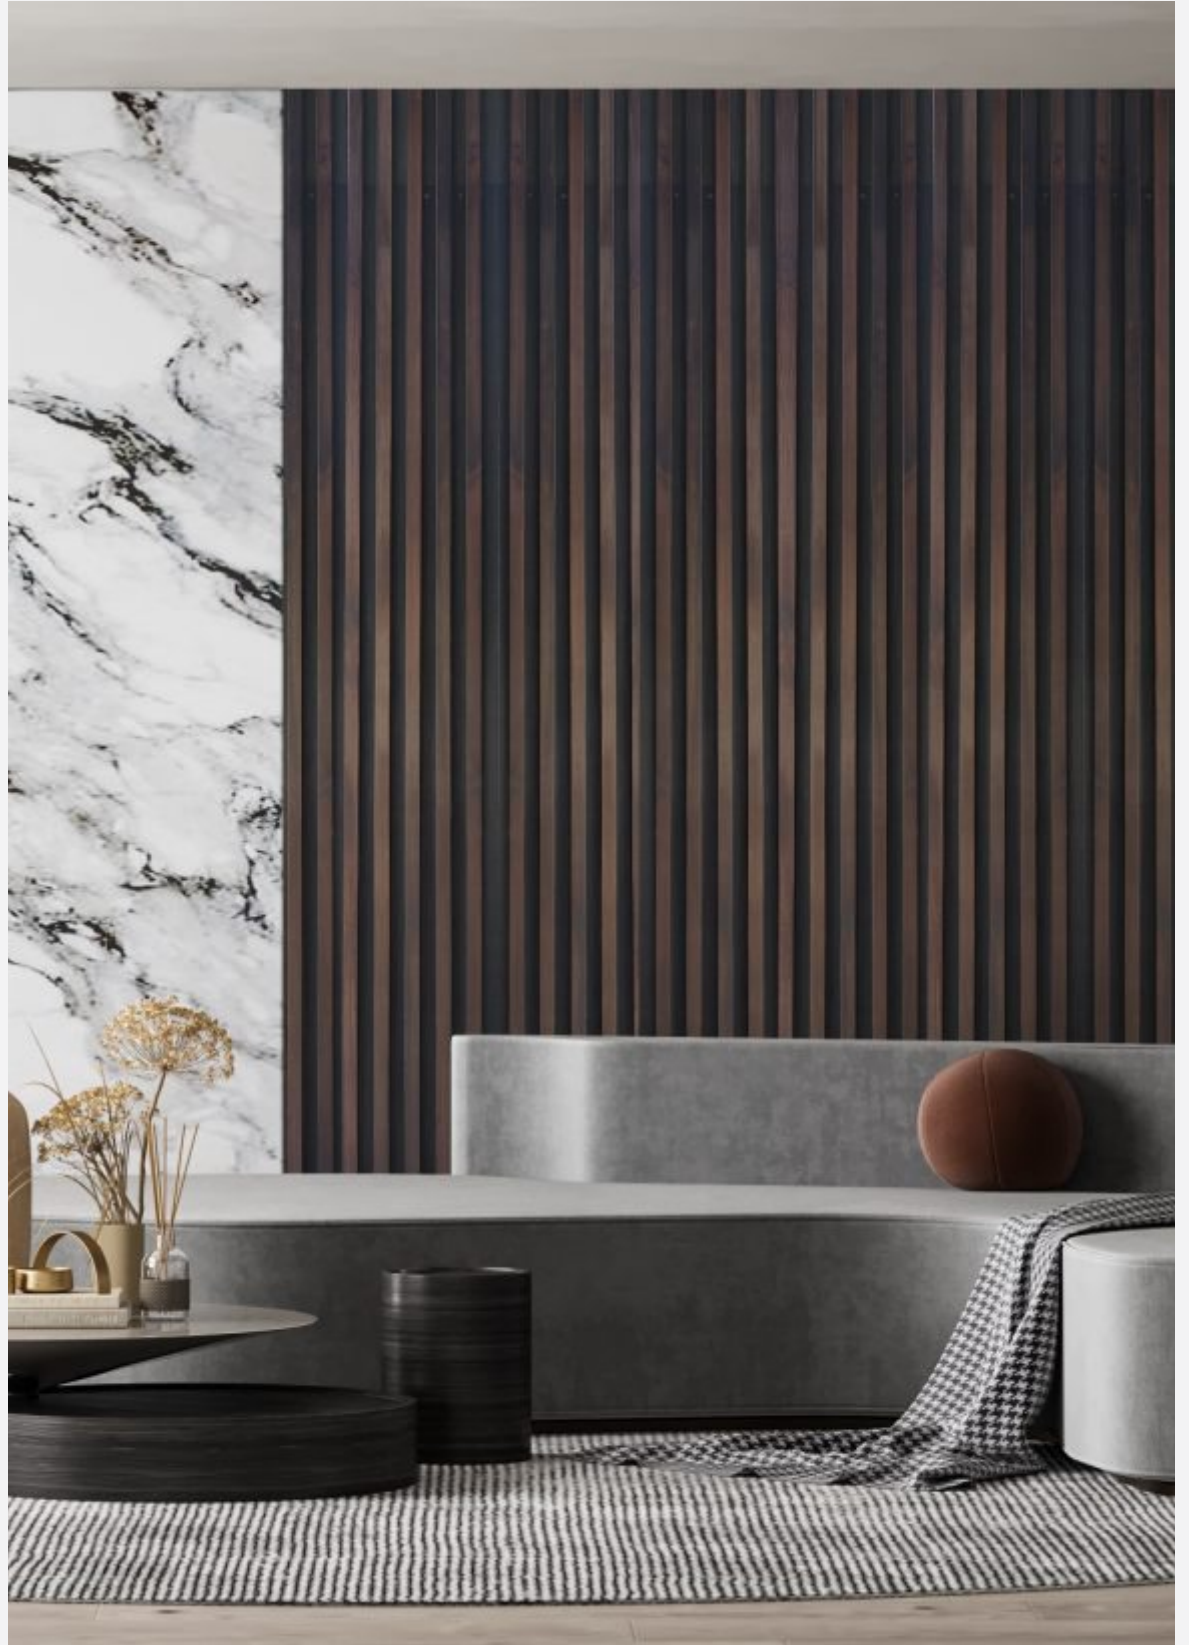

 **WK03-NATURAL**

**Size : 2740mm x 285mm**

**Thickness : 35mm**

**\*MATERIAL: Medium Density Base Board with Stained German Pinewood**

 **WK03-PEARL**

**Size : 2740mm x 285mm**

**Thickness : 35mm**

**\*MATERIAL: Medium Density Base Board with Stained German Pinewood**