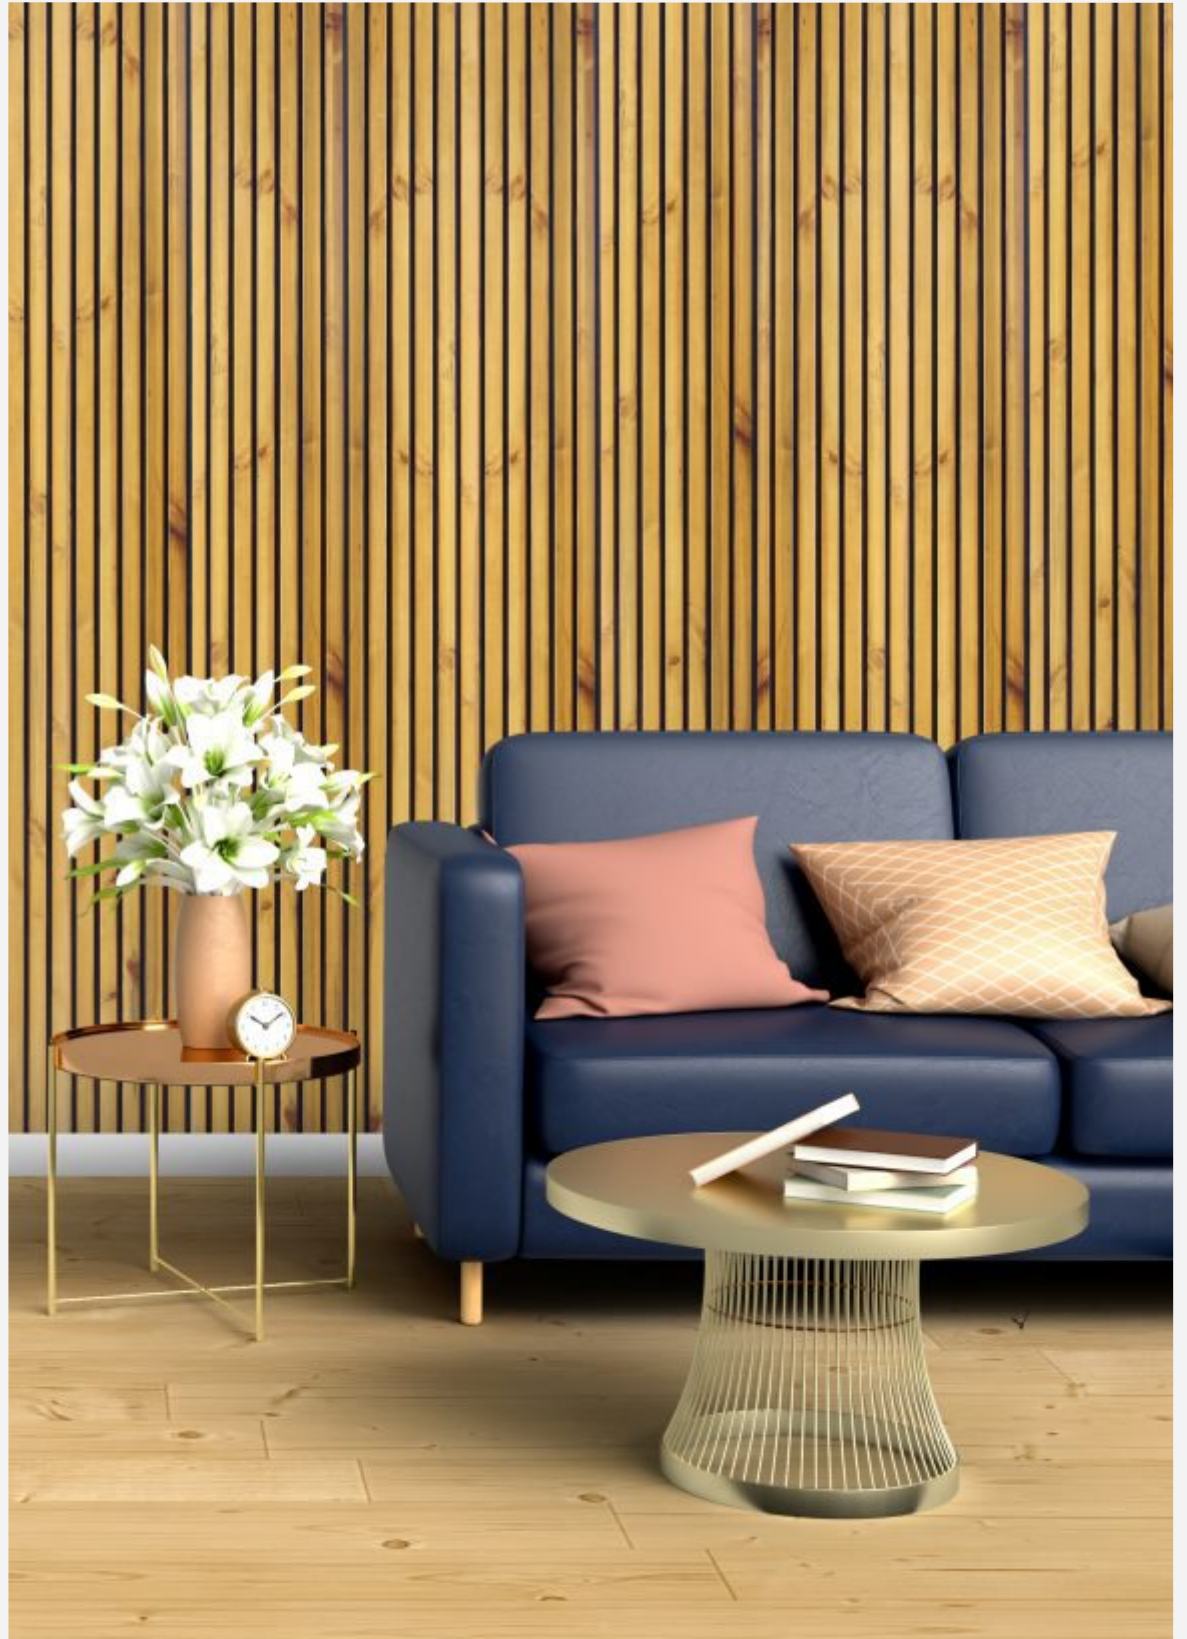

WK01-HONEY

Size : 2740mm x 285mm

Thickness : 12mm

*MATERIAL: Medium Density Base Board with Stained German Pinewood