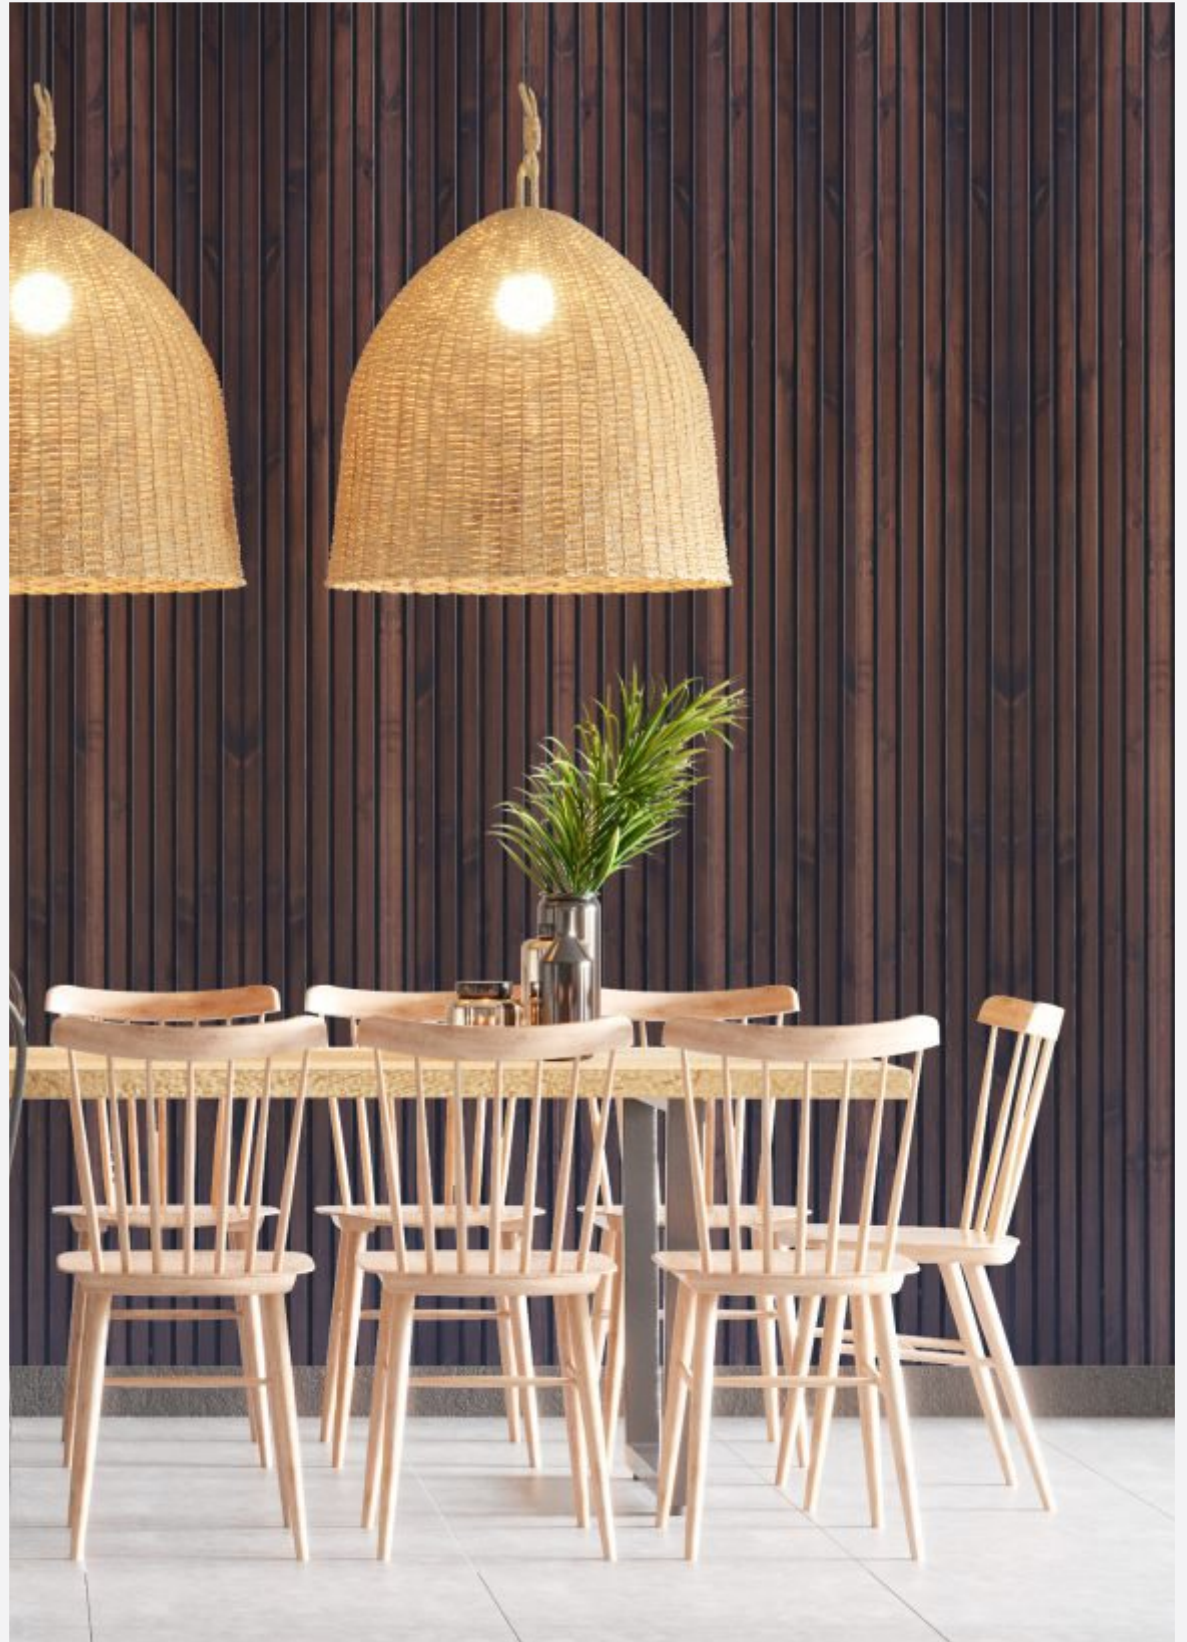

## ■ WK01-PEARL

Size : 2740mm x 285mm

Thickness : 12mm

\*MATERIAL: Medium Density Base Board with Stained German Pinewood

 **WK01-RUST**

**Size : 2740mm x 285mm**

**Thickness : 12mm**

**\*MATERIAL: Medium Density Base Board with Stained German Pinewood**