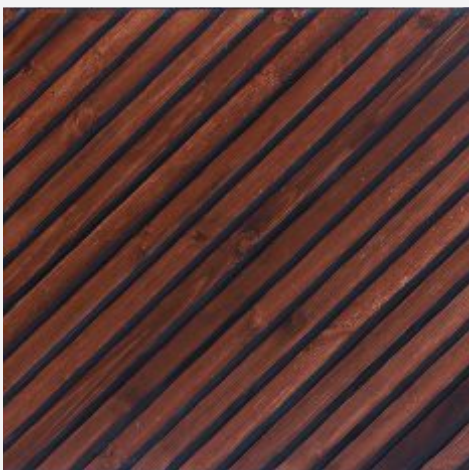

WK04-GINGER

Size : 600mm x 600mm

Thickness : 12mm

*MATERIAL: Medium Density Base Board with Stained German Pinewood