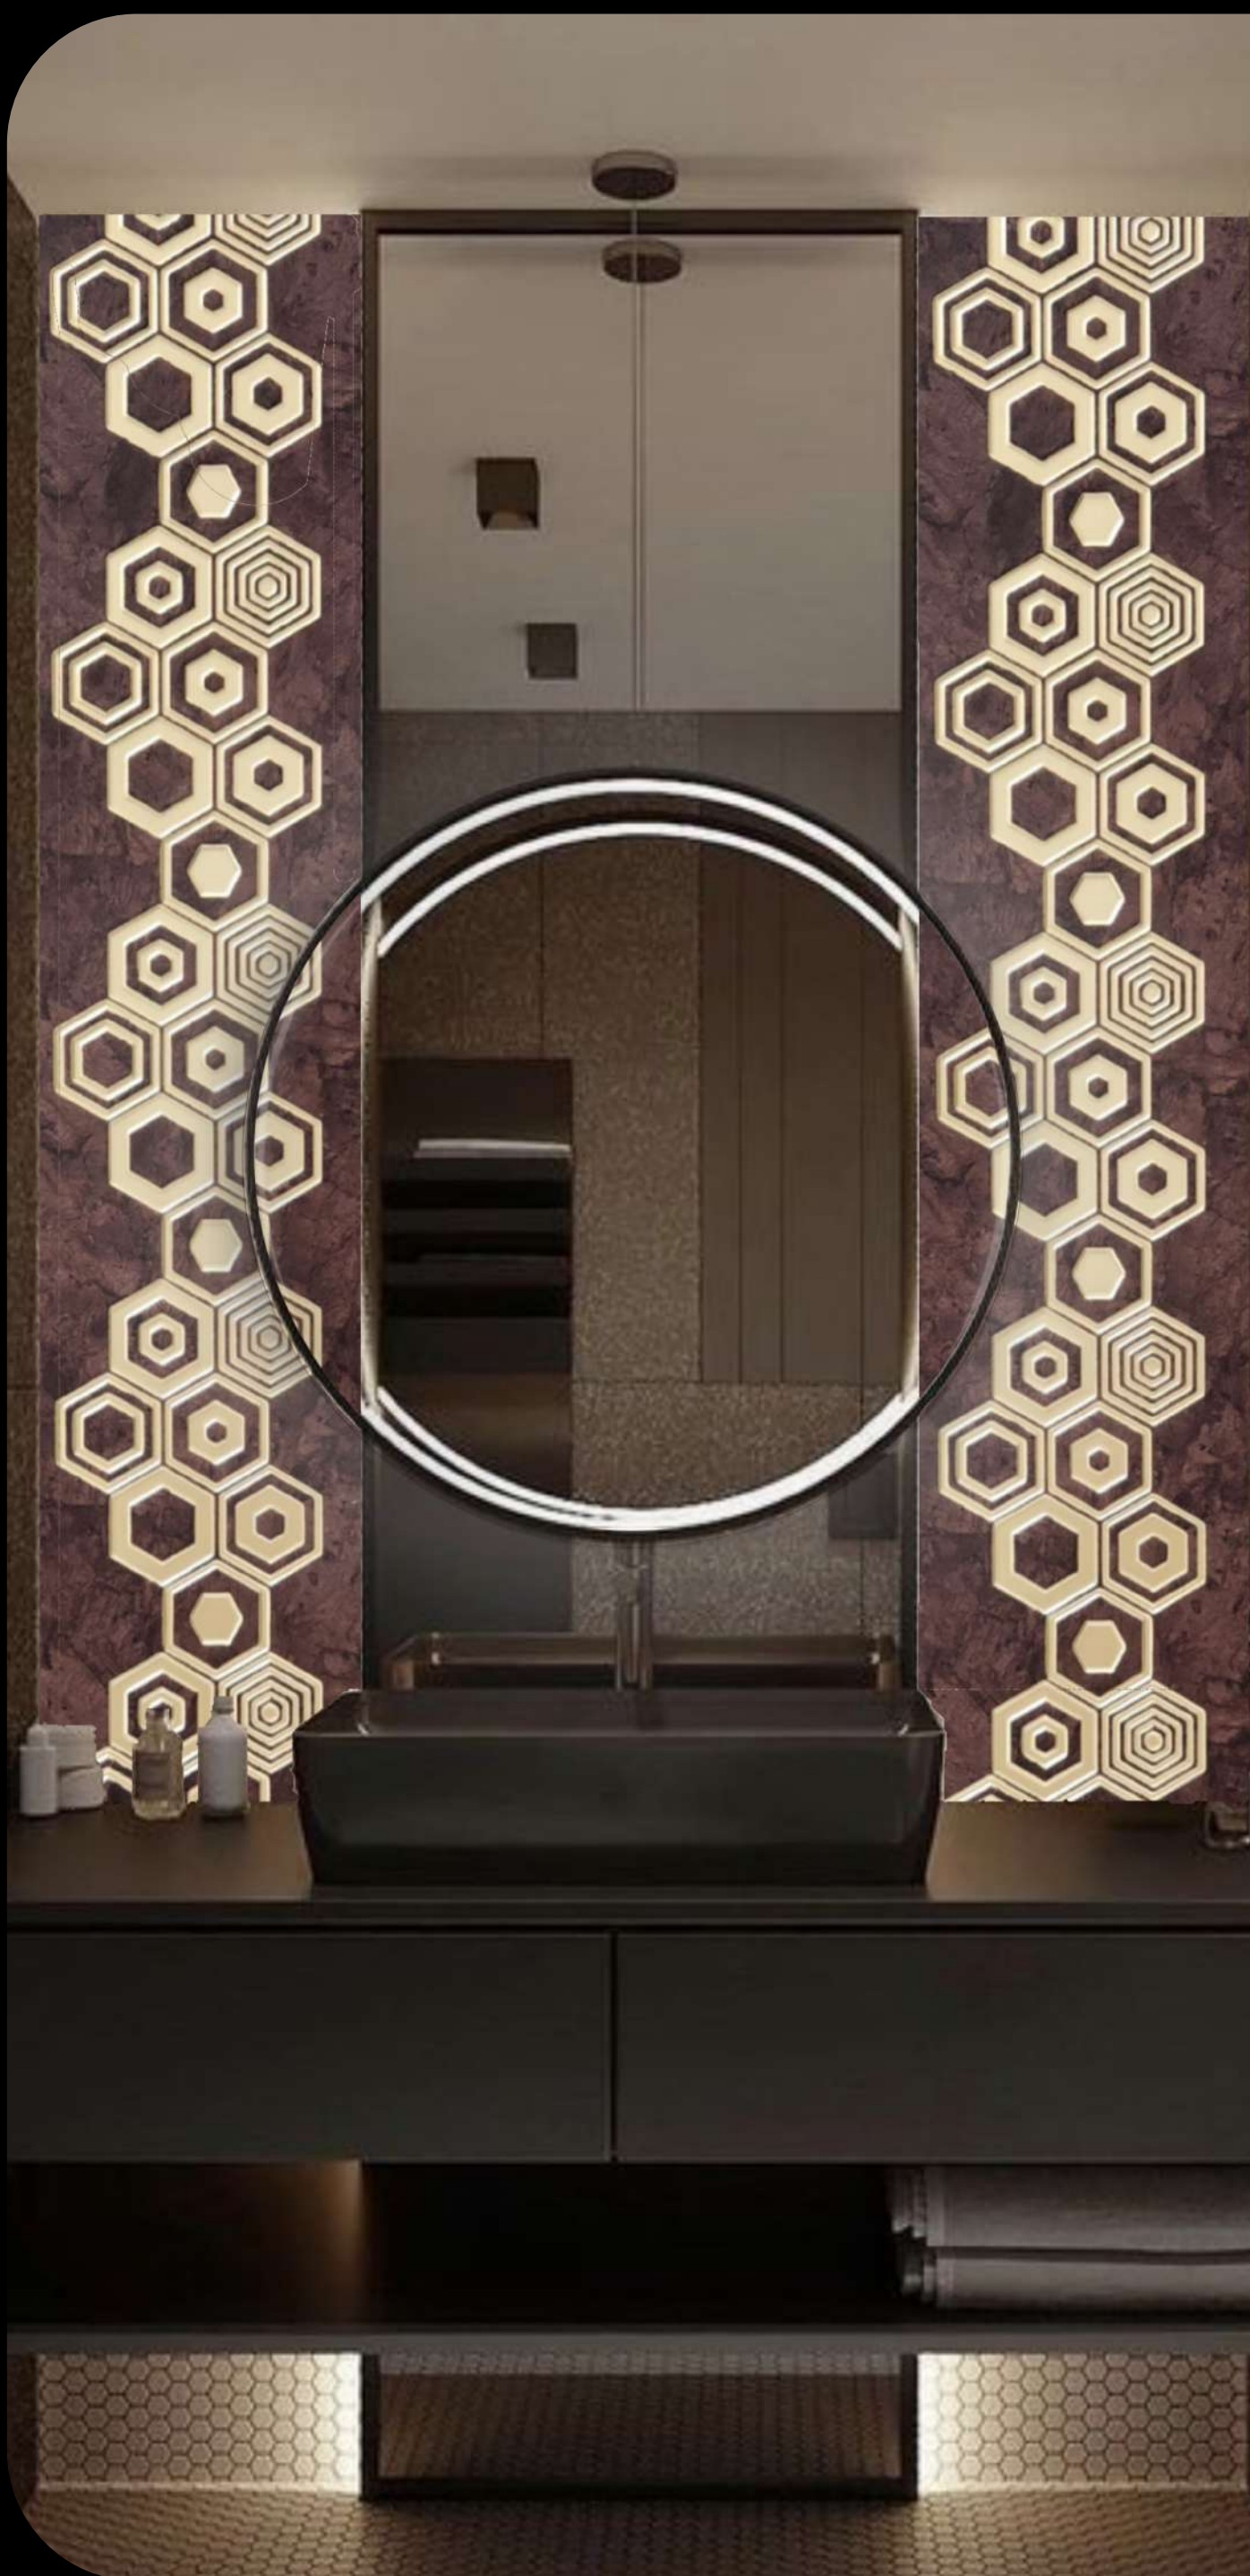

Element Decor
Innovations Essentials

NOVA DECO PANELS

COLLECTION 2023

Element Decor
Innovations Essentials

EMBRACE LIVING

NOVA DECO
PANELS

Element Decor

Innovations Essentials

ED901

**SIZE- 8FT X 2 FT
THICKNESS- 4MM**

NOVA DECO
PANELS

Element Decor
Innovations Essentials

ED902

**SIZE- 8FT X 2 FT
THICKNESS- 4MM**

NOVA DECO
PANELS

Element Decor
Innovations Essentials

ED903

**SIZE- 8FT X 2 FT
THICKNESS- 4MM**

NOVA DECO
PANELS

Element Decor
Innovations Essentials

ED904

**SIZE- 8FT X 2 FT
THICKNESS- 4MM**

NOVA DECO
PANELS

Element Decor
Innovations Essentials